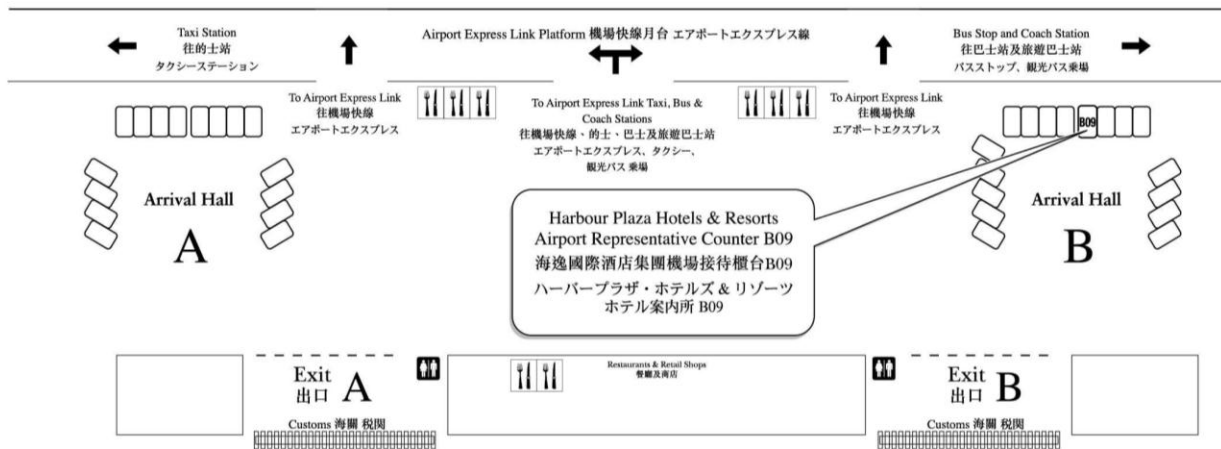

H A R B O U R P L A Z A
H O T E L S & R E S O R T S

Harbour Plaza Hotels & Resorts Airport Representative Counter Location
海逸國際酒店集團機場接待櫃台位置
ハーバープラザ・ホテルズ & リゾーツ空港サービスカウンターロケーションマップ

For assistance, kindly approach the Harbour Plaza Hotels & Resorts Airport Representative at the B09 Counter.

如需協助，請到B09海逸國際酒店集團櫃台與職員聯絡。
当ホテルに関してのお問い合わせはB09カウンターまでご連絡下さい。