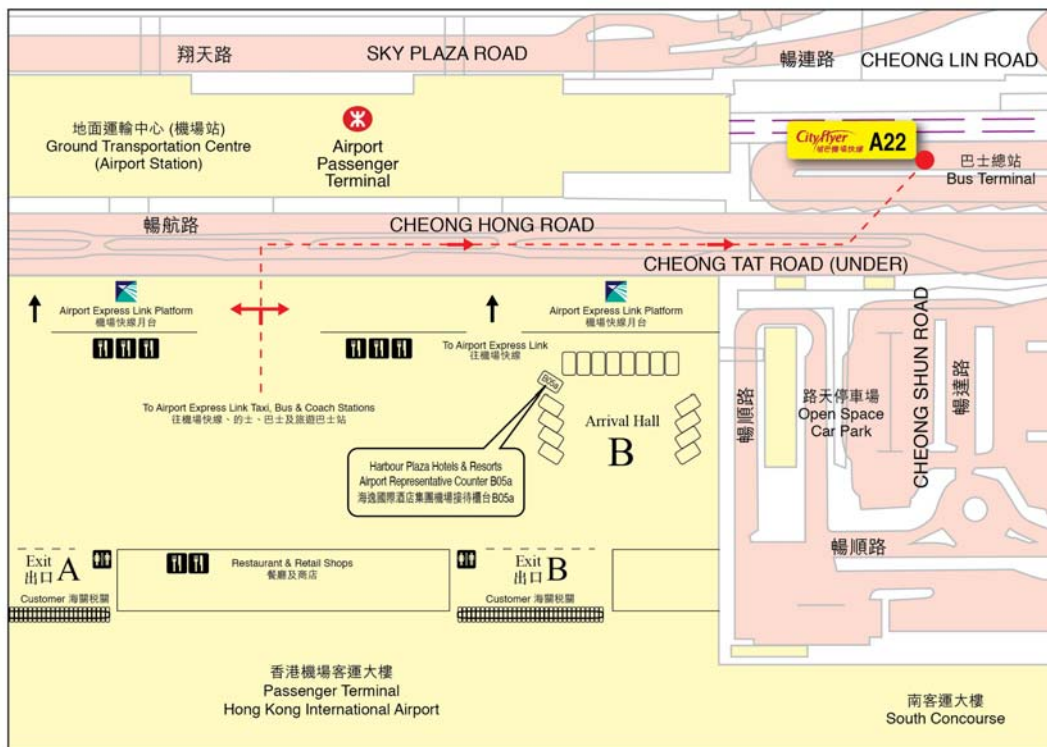

From Passenger Terminal to Cityflyer Airport Bus A22 bus stop

Remarks:

- Prices and schedule are for reference only, subject to change without prior notice.