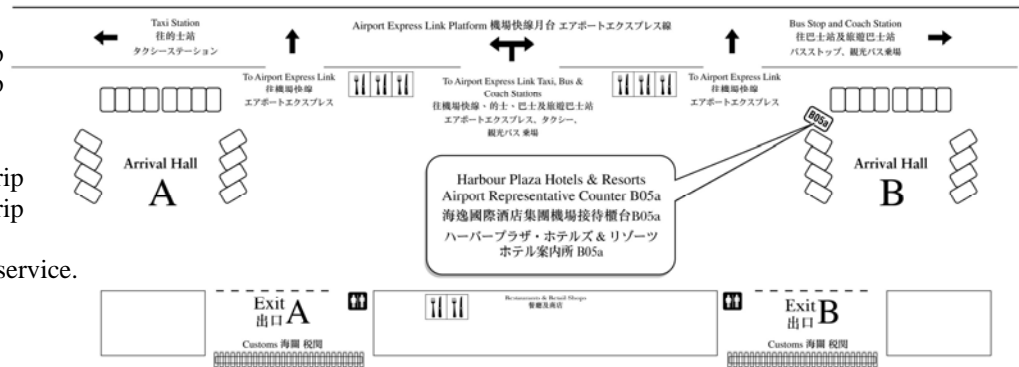

Travelling to Harbour Plaza 8 Degrees from Hong Kong International Airport

Private Limousine / Coach / Airport Shuttle Bus

Proceed to Harbour Plaza Hotels & Resorts Airport Representative Counter (Counter B05a) in Arrival Hall B for service enquiries.

• Private Limousine

- Mercedes Benz S350 HK$670/ trip
- Deluxe MPV (7-Seater) HK$680/ trip

• Coach

- 20 to 28-Seater HK$1,320/ trip
- 40 to 49-Seater HK$1,810/ trip

Additional fee will be applied to overnight service.
Advance booking through hotel is required.

• Airport Shuttle Bus

- HK$130 per person per trip
- Operation time: 07:15 – 22:45
  (Departs every 1 hour)

H A R B O U R P L A Z A
H O T E L S & R E S O R T S

Harbour Plaza Hotels & Resorts Airport Representative Counter Location
海逸國際酒店集團機場接待櫃台位置
ハーバープラザ・ホテルズ & リゾーツ空港サービスカウンターロケーションマップ

For assistance, kindly approach the Harbour Plaza Hotels & Resorts Airport Representative at the B05a Counter.
如需協助，請到B05a海逸國際酒店集團櫃台與職員聯絡。
当ホテルに関してのお問い合わせはB05aカウンターまでご連絡下さい。