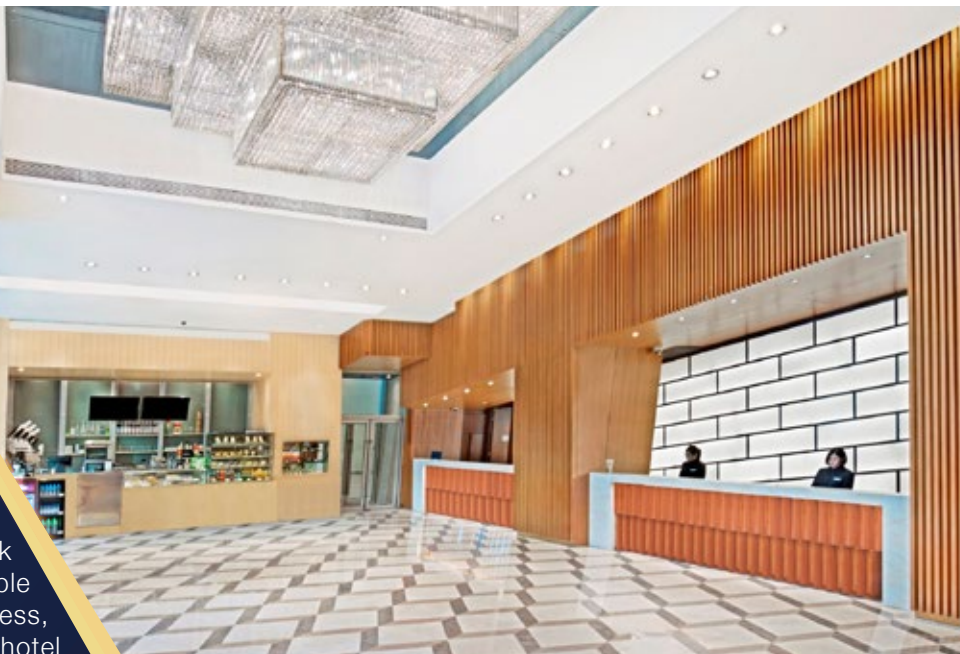

HARBOUR PLAZA 8 DEGREES

KOWLOON • HONG KONG

Hotel Information

The 704 rooms and suites hotel is located in the uprising area of Tokwawan, near Mongkok and the Kai Tak Cruise Terminal. Comfortable accommodation for short or long term business, leisure and family travellers. Outstanding hotel facilities including multi-functional meeting and banquet space, indoor and outdoor restaurants, café, bar, business centre, club lounge, fitness centre and large outdoor swimming pool.

Location

Walking distance to supermarkets, restaurants, pharmacies, banks, currency exchange, florists and much more... Just minutes by hotel's complimentary frequent shuttle bus to and from MTR Stations, Tsimshatsui shopping, entertainment and sightseeing destinations.

Hotel Services

- Wi-Fi access in all areas of the hotel
- Tour and Concierge Desk
- Multi-lingual staff
- 24-hour Security
- 24-hour Room Service
- Outdoor Swimming Pool and Whirlpool
- Fitness Centre and Sauna
- 24-hour Business Centre
- Laundry and Valet
- Complimentary Shuttle Bus Service to train stations and city centre
- Taxi and Limousine Service
- Valet Parking

Accommodation and Serviced Suites

- 704 modern designed guestrooms, suites, triple and quadruple family rooms (26 – 58 sq. m. / 280 – 620 sq. ft.)
- Kitchenette in Suites
- Housekeeping Services (1 time per week for Serviced Suites)
- Queen, Twin rooms and suites
- Wi-Fi internet access
- Coffee and tea making facilities
- Electronic safe and hair dryer
- Flat screen TV with International channels

199 Kowloon City Road, Tokwawan, Kowloon, Hong Kong

Tel : +852 2126 1988 Fax : +852 2126 1900 Email : enquiry.hp8d@harbour-plaza.com
www.harbour-plaza.com/8degrees

Harbour Plaza 8 Degrees Limited
A Member of Harbour Plaza Hotels & Resorts